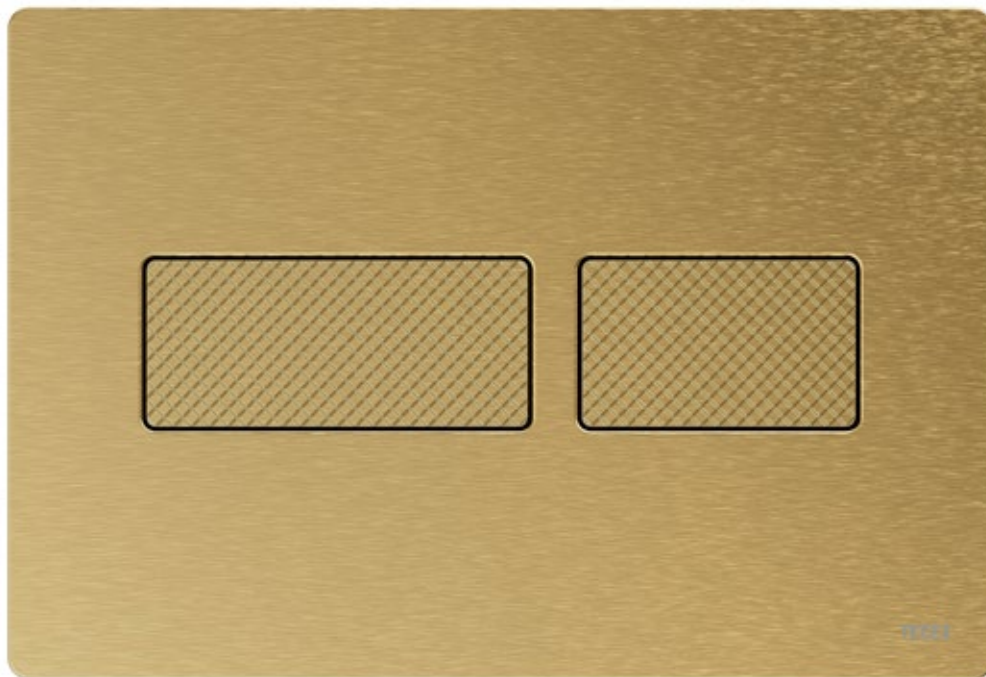

TECE 
close to you

TECEsolid flush plates

HEAVY METAL

TECE 

TOUGH AND STRONG FINISH

TECEsolid is not only one of the most robust toilet flush plates from TECE, with its fine, structured surfaces it also belongs in the top design league from a visual perspective. Form and function thought through to the end – from public and semi-public rooms to sophisticated private bathrooms.

TECEsolid

BRUSHED GRAPHITE WITH LINE STRUCTURE

04

Sophisticated all along the line. With its new relief surface, TECEsolid brings even more structure to bathroom design. A visual and tactile experience.

TECESolid

BRUSHED NICKEL WITH LINE STRUCTURE

07

Strong character for every environment:
TECESolid in warm-soft nickel and with line
structure. As a discreet counterpoint or
elegant add-on.

TECEsolid

BRUSHED BRASS WITH DIAMOND STRUCTURE

New facets for every bathroom. TECEsolid in the brushed brass surface with symmetrical diamond structure on both flush buttons – made to touch!

TECEsolid

BRUSHED BRONZE WITH DIAMOND STRUCTURE

Brushed bronze with fine grid lines.
TECEsolid makes a strong statement
even in semi-public spaces.