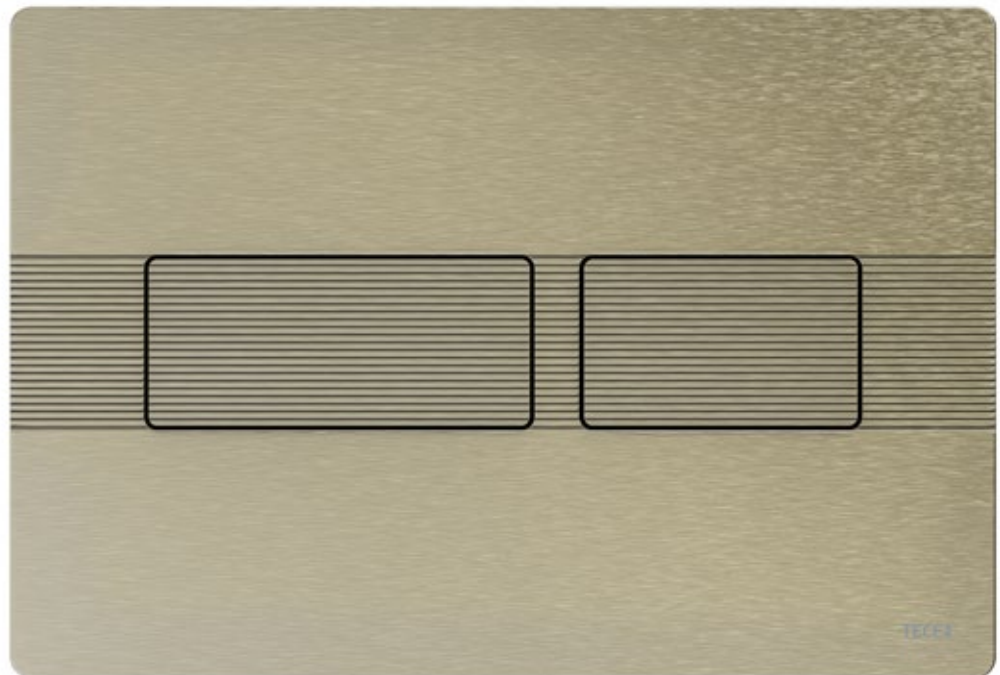

TECE 
close to you

TECEsolid flush plates

HEAVY METAL

TECE 

TOUGH AND STRONG FINISH

TECEsolid is not only one of the most robust toilet flush plates from TECE, with its fine, structured surfaces it also belongs in the top design league from a visual perspective. Form and function thought through to the end – from public and semi-public rooms to sophisticated private bathrooms.

TECEsolid

BRUSHED GRAPHITE WITH LINE STRUCTURE

04

Sophisticated all along the line. With its new relief surface, TECEsolid brings even more structure to bathroom design. A visual and tactile experience.

TECESolid

BRUSHED NICKEL WITH LINE STRUCTURE

07

Strong character for every environment:
TECESolid in warm-soft nickel and with line
structure. As a discreet counterpoint or
elegant add-on.

TECEsolid

BRUSHED BRASS WITH DIAMOND STRUCTURE

New facets for every bathroom. TECEsolid in the brushed brass surface with symmetrical diamond structure on both flush buttons – made to touch!

TECEsolid

BRUSHED BRONZE WITH DIAMOND STRUCTURE

Brushed bronze with fine grid lines.
TECEsolid makes a strong statement
even in semi-public spaces.