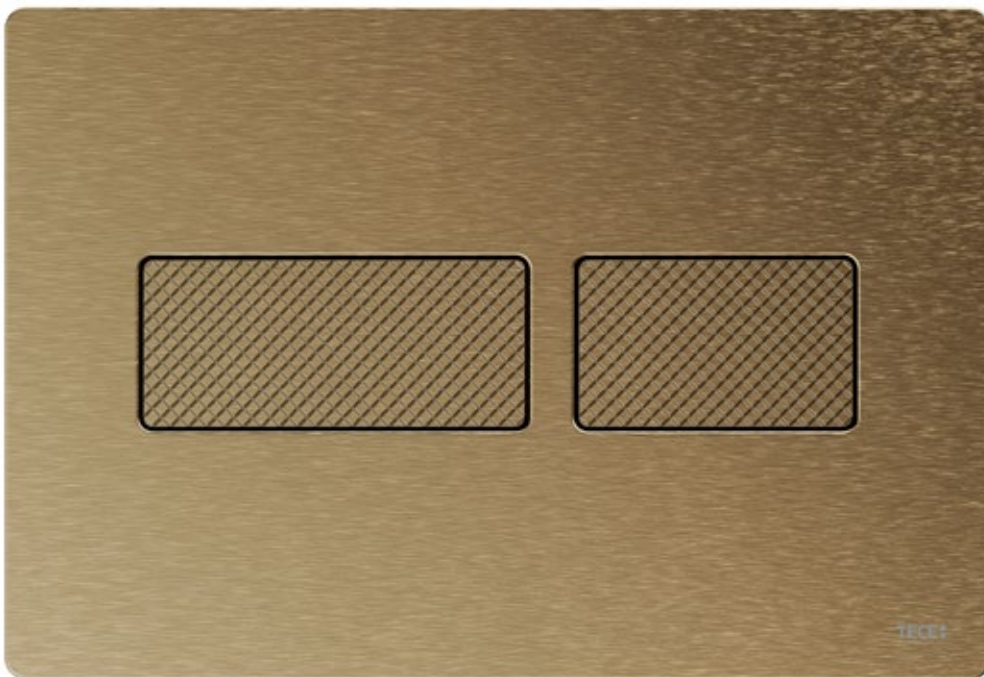

TECE 
close to you

TECEsolid flush plates

HEAVY METAL

TECE 

TOUGH AND STRONG FINISH

TECEsolid is not only one of the most robust toilet flush plates from TECE, with its fine, structured surfaces it also belongs in the top design league from a visual perspective. Form and function thought through to the end – from public and semi-public rooms to sophisticated private bathrooms.

TECEsolid

BRUSHED GRAPHITE WITH LINE STRUCTURE

04

Sophisticated all along the line. With its new relief surface, TECEsolid brings even more structure to bathroom design. A visual and tactile experience.

TECESolid

BRUSHED NICKEL WITH LINE STRUCTURE

07

Strong character for every environment:
TECESolid in warm-soft nickel and with line
structure. As a discreet counterpoint or
elegant add-on.

TECEsolid

BRUSHED BRASS WITH DIAMOND STRUCTURE

New facets for every bathroom. TECEsolid in the brushed brass surface with symmetrical diamond structure on both flush buttons – made to touch!

TECEsolid

BRUSHED BRONZE WITH DIAMOND STRUCTURE

Brushed bronze with fine grid lines.
TECEsolid makes a strong statement
even in semi-public spaces.